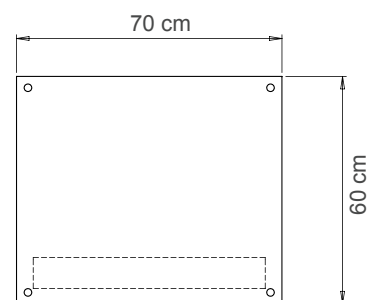

### Dimensions:

Weight: 17.0 kg

Design: Kjell Thomsen, Decoflame®