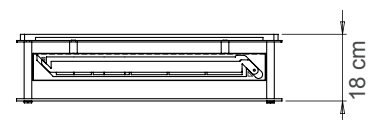

### Dimensions:

Weight: 17.0 kg

Design: Kjell Thomsen, Decoflame®